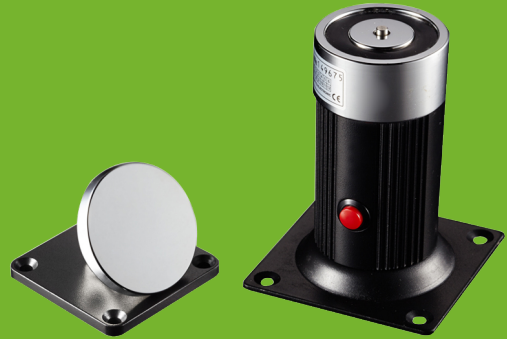

## Extra Long Modern Heavy Duty Brushed Door Stopper

DH-110

Work with all Kind of Single & Double Smokeproof Doors.  
if its Glass door, pls order DH-60U

### Specifications

<b>Dimensions</b>	L80xW80xH110(mm)	<b>Operating Temp</b>	-10 C ~55 C (14°F-131°F)
<b>Holding Force</b>	60kg(120Lbs)	<b>Suitable Humidity</b>	0~90%(relative humidity)
<b>Voltage</b>	12V (24V customized)	<b>Finishes for Shell</b>	High Temperature Paint and Environmental Protection Zinc
<b>Current Draw</b>	12V/170mA 24V/85mA	<b>Finishes for Armature</b>	Zinc
<b>Suitable for</b>	All Kind of Single & Double Smokeproof Doors	<b>Weight</b>	1.1kg
<b>Surface Temp</b>	<=20 C		